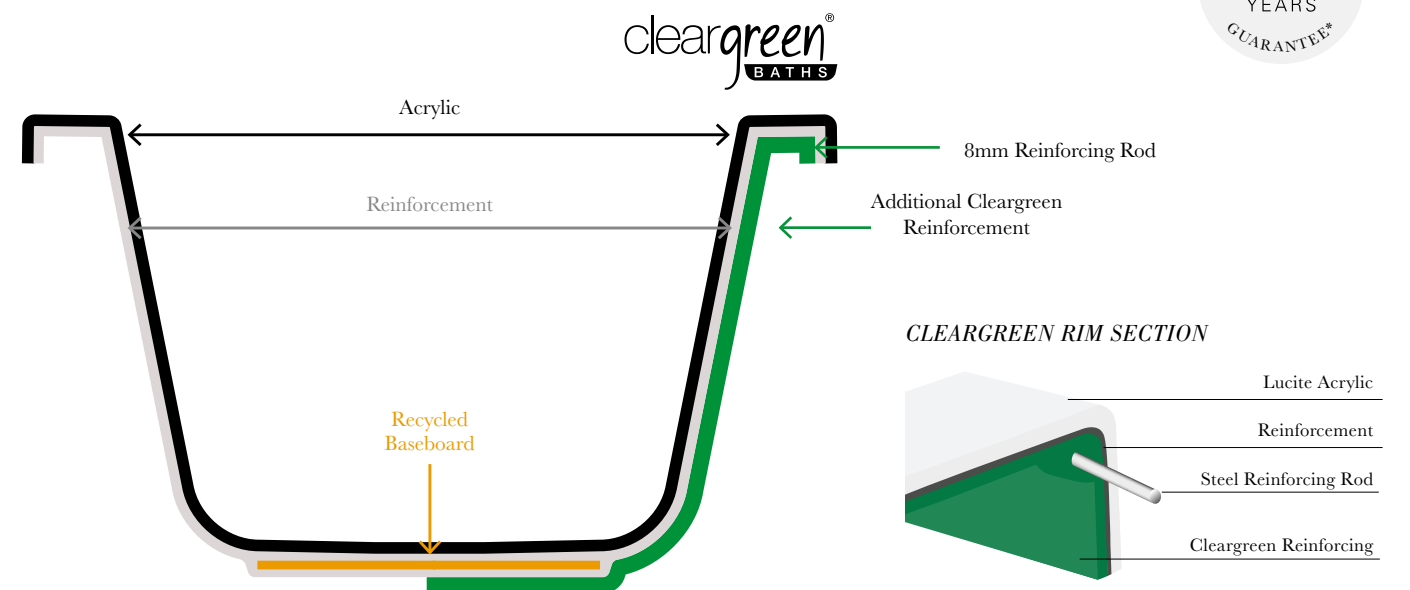

Baths Supplied Undrilled. Compatible Wastes CW8, CW14, CW15, HOX.0351, HOX.013.

BATH SCREENS

Image	Description	Code	Price Ex VAT
	Single Panel Bathscreen 850 x 1450	BS1	£224.17
	Bathscreen with Fixed Panel 850 x 1450	BS2	£324.17
	Three Panel Bathscreen 1180 x 1450	BS4	£382.50
	EcoCurve Bathscreen	BS6	£282.50
	EcoRound Bathscreen	BS7	£282.50
	EcoSquare Bathscreen Left EcoSquare Bathscreen Right <i>Left Hand Shown</i>	BS8L BS8R	£499.17

*For full details on guarantees please visit brittonbathrooms.com/guarantee.