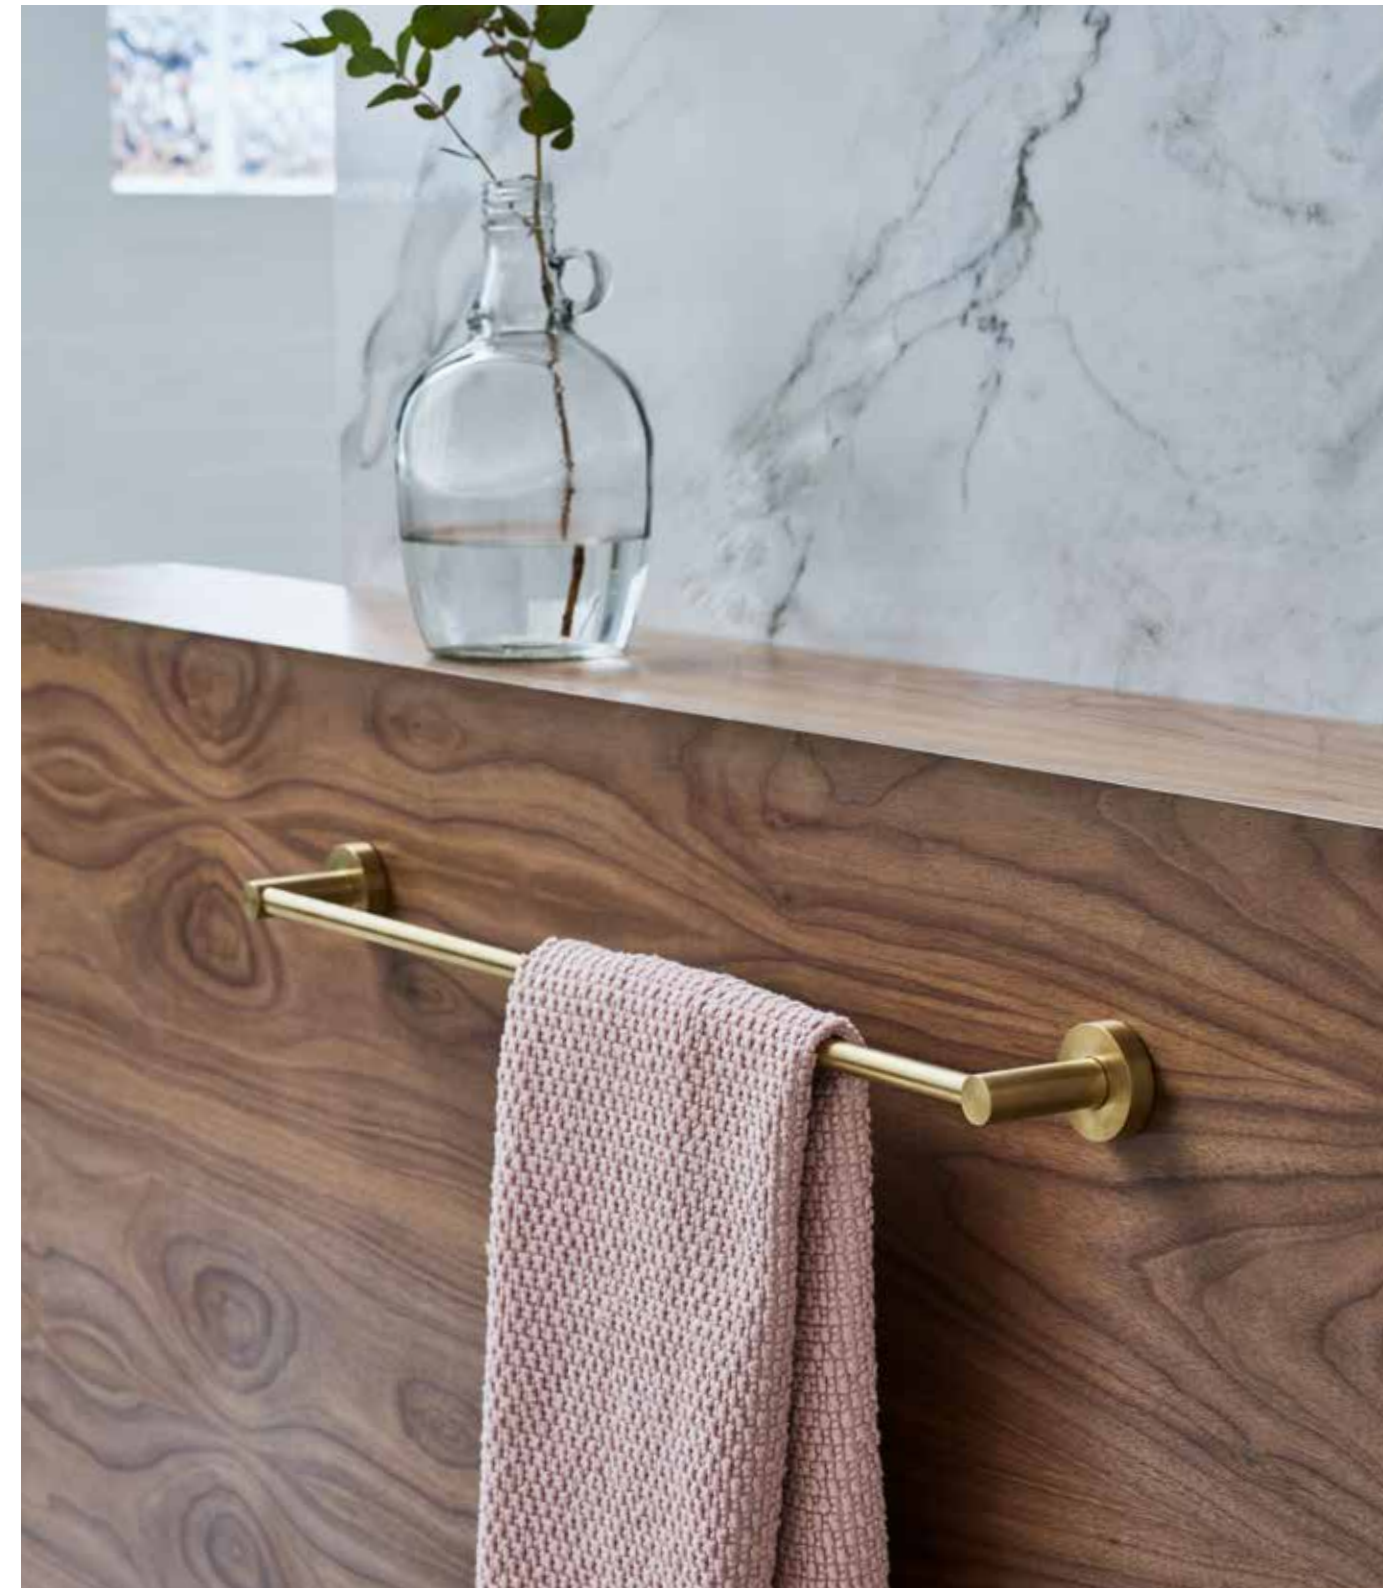

Note: not compatible with Shoreditch WCs

· NEW ·

MIRRORS

Image	Description	Code	Price Ex VAT
	Hoxton 600 LED Black Mirror with Demister	HOX.021MB	£315.83
	Hoxton 800 LED Black Mirror with Demister	HOX.022MB	£357.50