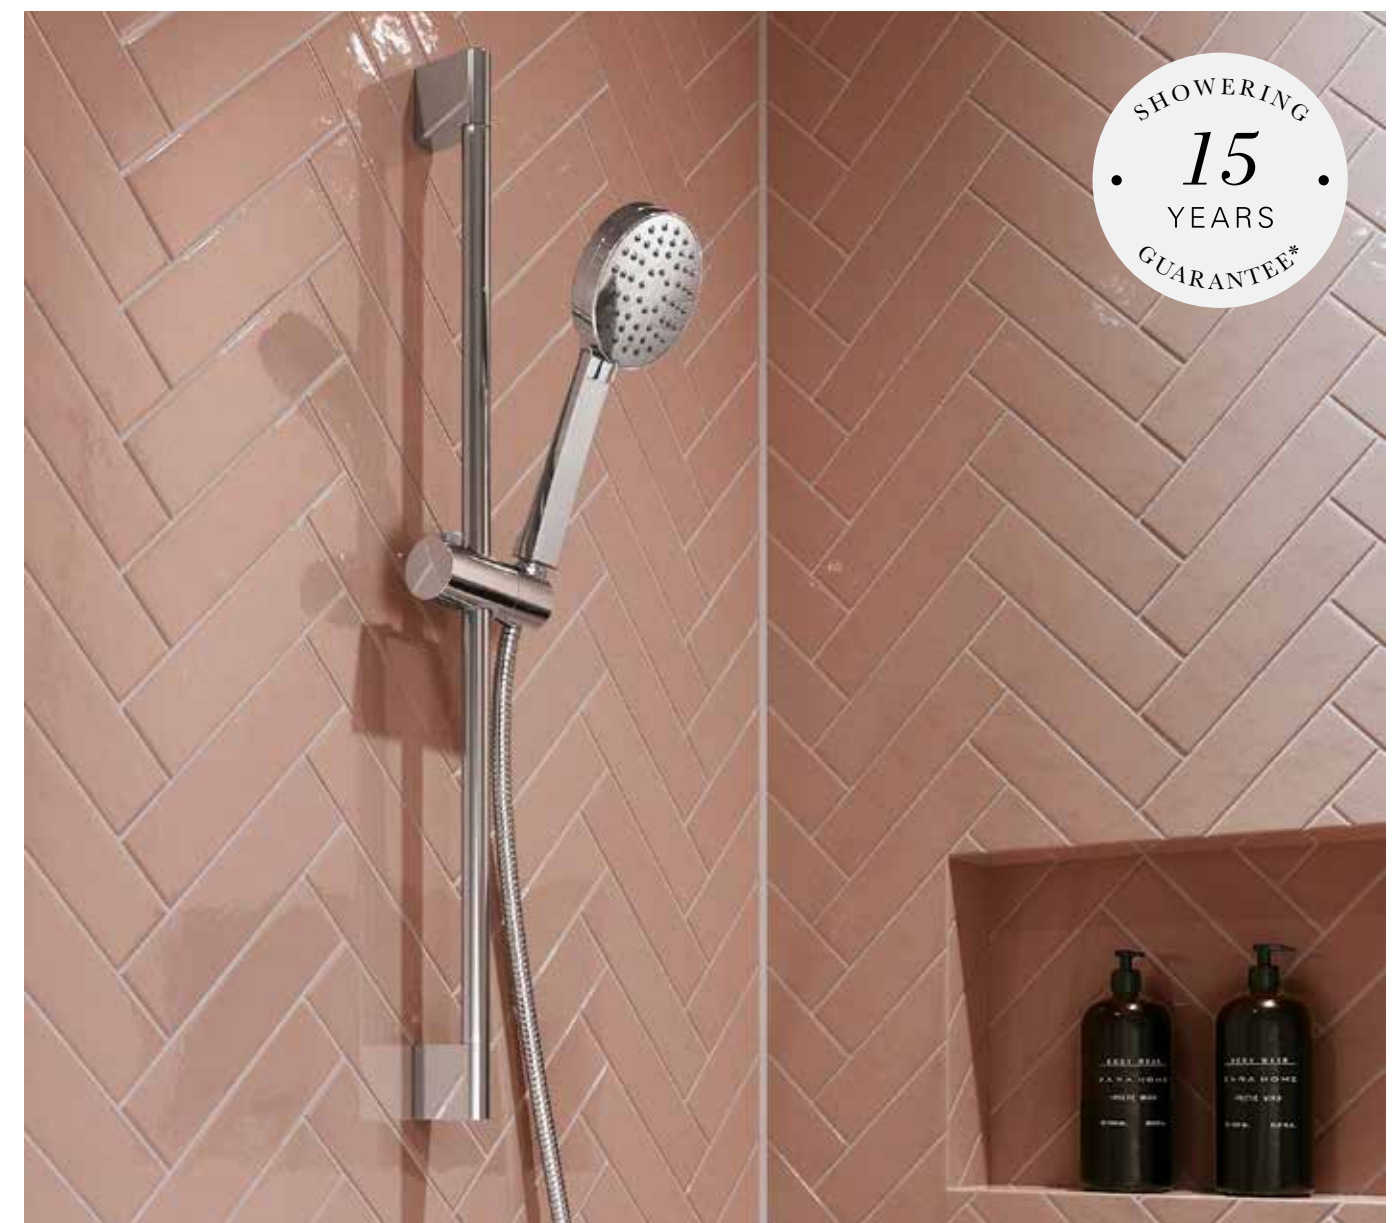

HOXTON SHOWERING

Image	Description	Code	Price Ex VAT
	Hoxton Shower Mixer with Diverter Chrome Hoxton Shower Mixer with Diverter Matt Black Hoxton Shower Mixer with Diverter Brushed Brass	HOX.023CP HOX.023MB HOX.023BB	£345.83 £391.67 £391.67
	Hoxton Shower Mixer without Diverter Chrome Hoxton Shower Mixer without Diverter Matt Black Hoxton Shower Mixer without Diverter Brushed Brass	HOX.024CP HOX.024MB HOX.024BB	£354.17 £391.67 £391.67
	Hoxton 290 Rain Shower Head & Arm Chrome Hoxton 290 Rain Shower Head & Arm Matt Black Hoxton 290 Rain Shower Head & Arm Brushed Brass	HOX.012CP HOX.012MB HOX.012BB	£190.83 £224.17 £224.17
	Hoxton Thermo Shower Valve Body Chrome Hoxton Thermo Shower Valve Body Matt Black Hoxton Thermo Shower Valve Body Brushed Brass	HOX.052CP HOX.052MB HOX.052BB	£257.50 £299.17 £299.17
	Hoxton Shower Set with Outlet Elbow Chrome Hoxton Shower Set with Outlet Elbow Matt Black Hoxton Shower Set with Outlet Elbow Brushed Brass	HOX.053CP HOX.053MB HOX.053BB	£87.50 £174.17 £174.17